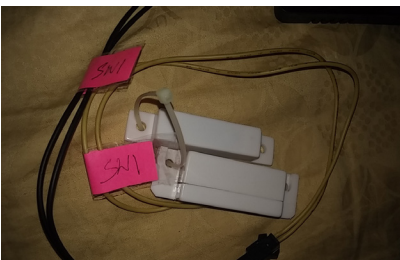

IOT Alert Online System

Online Iot Alert System

System will connect through home wifi and sensor will work when external switch is on. Sensor will send signal to control box and with flashing led and at the same time will send data to Cloud Server and send Email Alert To Security Company

<----Iot Alert with magnetic sensor on the door when open show led flash and send data to Cloud server with email alert----->

V Use Web Browser according to ip address through mobile phone or computer to monitor status of switch (1)=on (0)=standby

Panic Switch/ถูกเดิน
1=Alert/แจ้งเหตุเดิน
0=Standby/พร้อมตรวจ

Magnetic/สวิตช์แม่เหล็ก
1=Intruder Alert/แจ้งเหตุ
0=Standby/พร้อมตรวจ

```
192.168.1.154/json
192.168.1.154/json

{"System":{
  "Build": 20000,
  "Unit": 0,
  "Uptime": 169,
  "Free RAM": 22192
},
"Sensors":[
  {
    "TaskName": "00000001",
    "Switch": 0.00
  },
  {
    "TaskName": "00000002",
    "Switch": 0.00
  }
]}